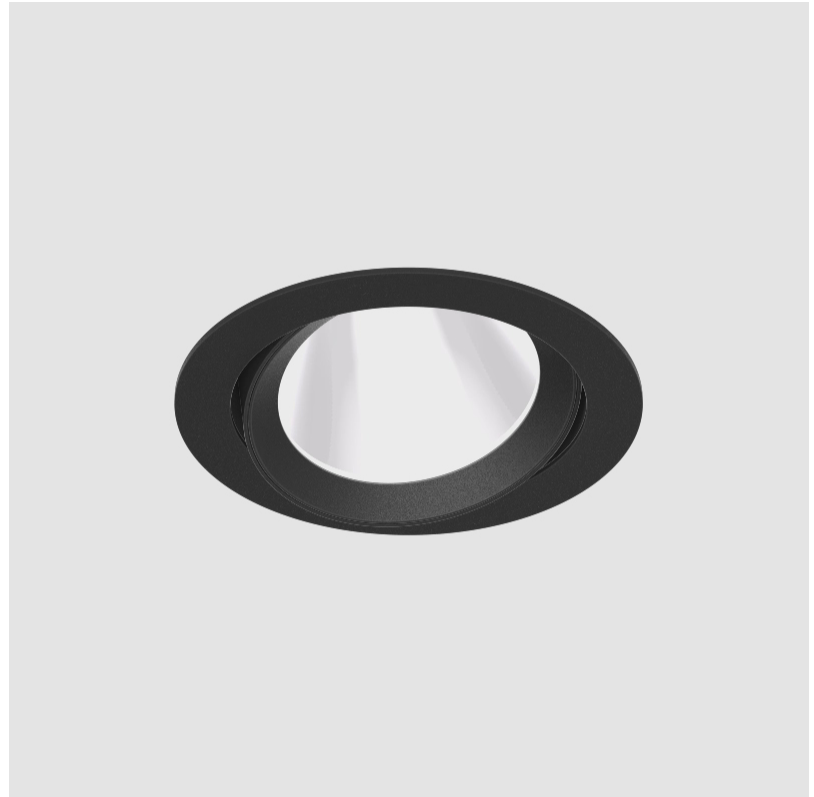

GENERAL

Series: Mechaniq Round
Brand: Prolicht
Division: Architectural
Mounting Type: Recessed
Mounting Location: Ceiling
Subcategory: Downlight

PHYSICAL

Shape: Round
Diameter (mm): 130
Diameter (in): 5 1/8
Height (mm): 108
Height (in): 4 1/4
Ceiling Thickness (mm): 10 / 12.5 / 15
Ceiling Thickness (in): 3/8 or 1/2 or 9/16
Min. Recessing Depth (mm): 130
Min. Recessing Depth (in): 5 1/8
Light Distribution: Adjustable / Downlight
Weight (kg): 0.707
Weight (lbs): 1.56
Fixture Finish: SSR / BKV / CWI / CRY / HAB / UFT / ITA / RUA / FTG / MYG / LOD / PUS / FRO / FUP / KIA / POP / BLS / SPG / MEY / GOH / GUM / CHC / COM / ABZ / JAG / OBR / MOS / ROR
Fixture Material: Aluminum Die Cast
Cut-out Measurements: 120mm / 4 3/4"

ELECTRICAL

Lamp Type: LED (Zhaga Standard)
Input Wattage (W): 28.6
Total Output Wattage (W): 26
Dimming: Tri-Mode (Non-Dimming and Phase Dimming (120Vac only) and 0-10V Dimming)
Driver Included: No
Driver Location: Recessed Housing
Driver Type: Constant Current - Universal
Driver Class: Class 2
Housing: See components
Input Voltage (V): 120 - 277
Constant Current (MA): 700

LED

Number of LEDs: 1
Color Temperature (°K): 2700 / 3000 / 3500 / 4000
Max. Delivered Lumen (lm): 2960 / 3030 / 3185 / 3250
CRI: >90 CRI
Lamp Life (hrs): 50000

OPTICAL

Reflector: 18 / 26 / 40
Adjustability: Rotational 355°; Tilt 30°

RATINGS AND CERTIFICATIONS

Certified By: Certified for North American Standards
IP rating: IP20

		120mm 4 3/4"	130mm 5 1/8"	10 | 15mm 3/8" | 9/16"	30°	355°	
A